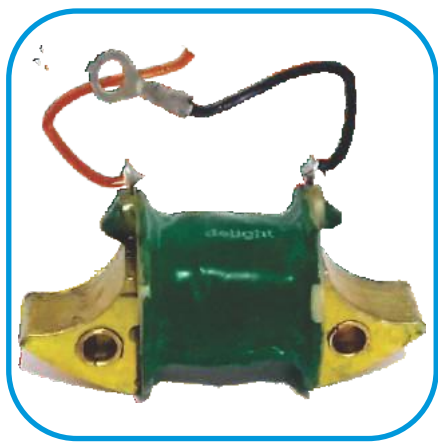

12 V VOLTAGE REGULATOR

FLASHER & REGULATOR XL SUPER

FLASHER UNIVERSAL

FLASHER PULSER

FLASHER WITH BUZZER

BUZZER

STARTING COIL XL SUPER

ST COIL CD 100

ST COIL 4S/SPL NEW

STARTING COIL SS

ST COIL SPLENDOR

2 PIN BLUE COIL

2 PIN GREEN COIL

LT COIL SPL 2 HOLE

LT COIL SS

LT COIL CD 100